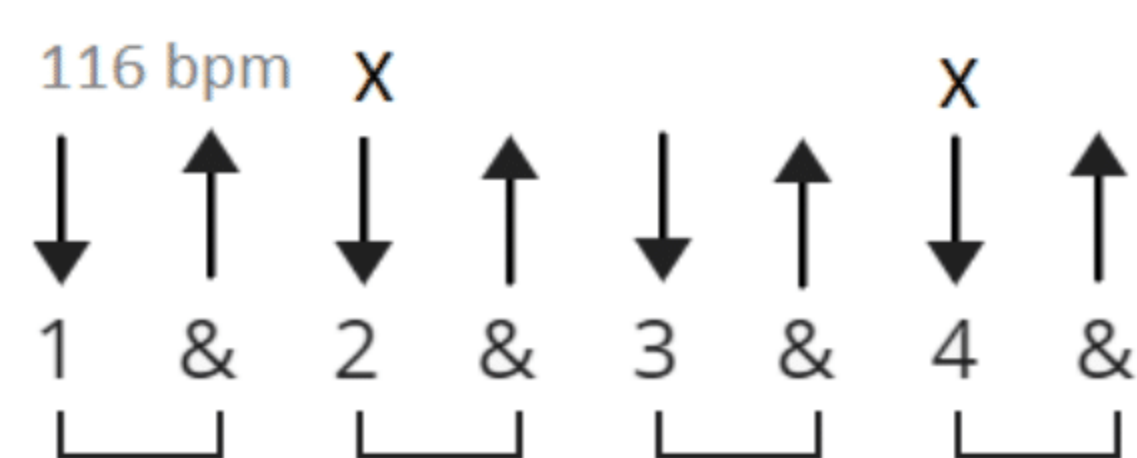

BAD COMPANY

Bad Company (1973)

CHORDS [capo on 1st fret, all chords relative to capo position]

STRUMMING PATTERN

Introduction (played on piano) | F } | C } | Dm } | (play 4x)

Verse 1 (possibly play all chords with one downstrum)