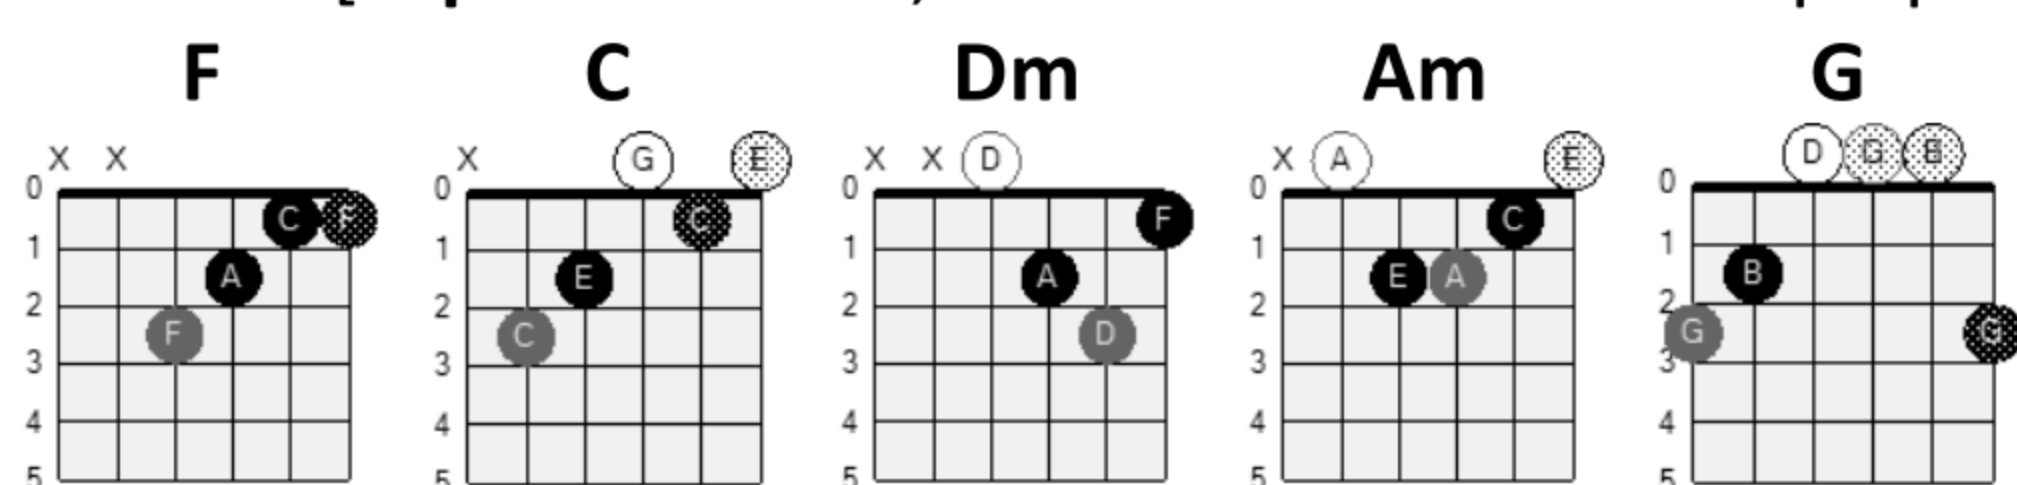

BAD COMPANY

Bad Company (1973)

CHORDS [capo on 1st fret, all chords relative to capo position]

STRUMMING PATTERN

Introduction (played on piano) | F } | C } | Dm } | (play 4x)

Verse 1 (possibly play all chords with one downstrum)